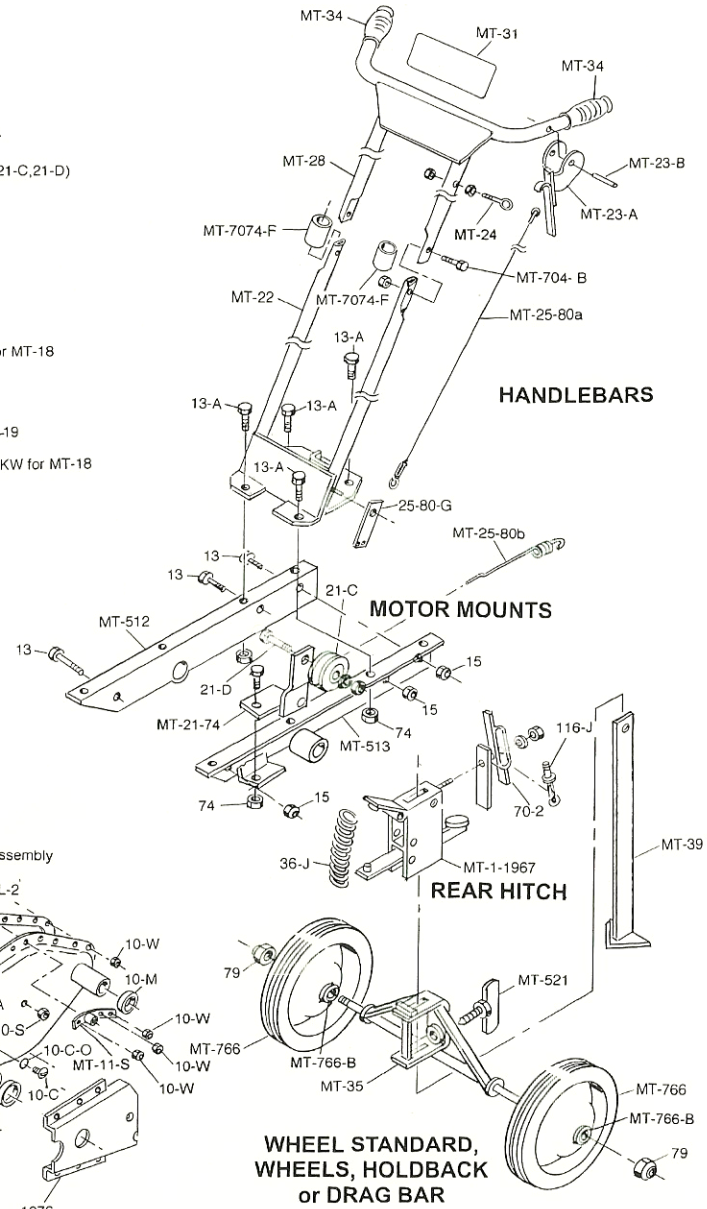

**YARD MARVEL MANUFACTURING COMPANY, INC**  
**FARM AND GARDEN MINI TILLER**

**MOTOR AND IDLER CLUTCH**

**HOOD AND GUARD ATTACHMENTS**

**MINI TILLER TINES**  
 with Divisible Hubs

1102 Mini Tines  
 With Divisible Hubs  
 Complete Set

NOTE:  
 LEFT HAND AND RIGHT HAND  
 REFERS TO PARTS WHEN  
 VIEWED FROM THE  
 OPERATOR'S POSITION BEHIND  
 THE TILLER

**CHAINCASE**

**HANDLEBARS**

**MOTOR MOUNTS**

**REAR HITCH**

**WHEEL STANDARD,  
 WHEELS, HOLDBACK  
 or DRAG BAR**