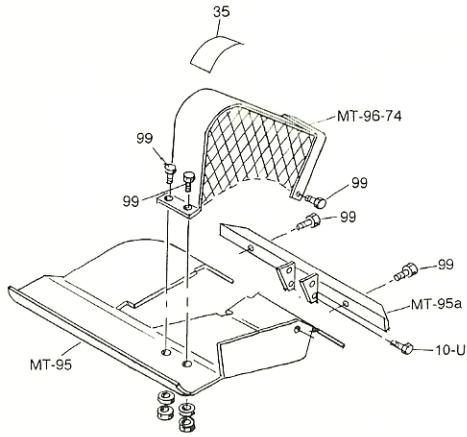

**YARD MARVEL MANUFACTURING COMPANY, INC**  
**FARM AND GARDEN MINI TILLER**

**MOTOR AND IDLER CLUTCH**

**HOOD AND GUARD ATTACHMENTS**

**MINI TILLER TINES**  
 with Divisible Hubs

1102 Mini Tines  
 With Divisible Hubs  
 Complete Set

NOTE:  
 LEFT HAND AND RIGHT HAND  
 REFERS TO PARTS WHEN  
 VIEWED FROM THE  
 OPERATOR'S POSITION BEHIND  
 THE TILLER

**CHAINCASE**

**HANDLEBARS**

**MOTOR MOUNTS**

**REAR HITCH**

**WHEEL STANDARD,  
 WHEELS, HOLDBACK  
 or DRAG BAR**