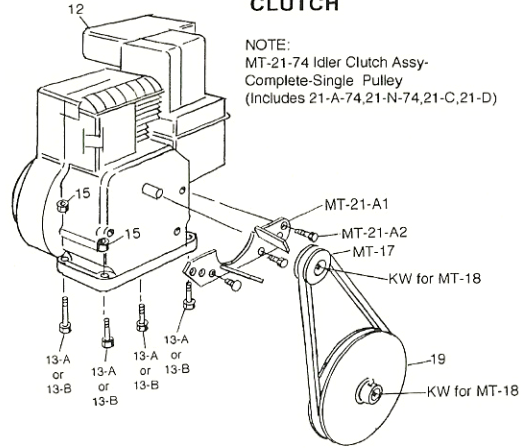

**YARD MARVEL MANUFACTURING COMPANY, INC**  
**FARM AND GARDEN MINI TILLER**

**MOTOR AND IDLER CLUTCH**

**HOOD AND GUARD ATTACHMENTS**

**MINI TILLER TINES**  
 with Divisible Hubs

1102 Mini Tines  
 With Divisible Hubs  
 Complete Set

NOTE:  
 LEFT HAND AND RIGHT HAND  
 REFERS TO PARTS WHEN  
 VIEWED FROM THE  
 OPERATOR'S POSITION BEHIND  
 THE TILLER

**CHAINCASE**

**HANDLEBARS**

**MOTOR MOUNTS**

**REAR HITCH**

**WHEEL STANDARD,  
 WHEELS, HOLDBACK  
 or DRAG BAR**