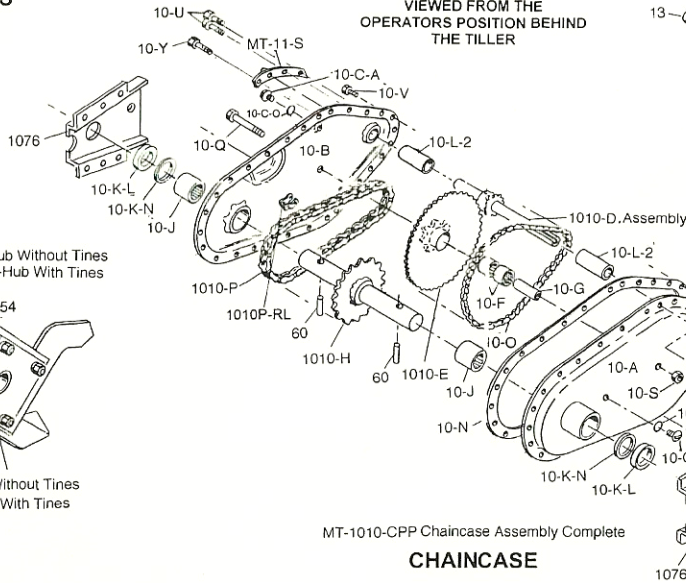

**YARD MARVEL MANUFACTURING COMPANY, INC**  
**FARM AND GARDEN MINI TILLER**

**MOTOR AND IDLER CLUTCH**

**HOOD AND GUARD ATTACHMENTS**

**MINI TILLER TINES**  
 with Divisible Hubs

1102 Mini Tines  
 With Divisible Hubs  
 Complete Set

NOTE:  
 LEFT HAND AND RIGHT HAND  
 REFERS TO PARTS WHEN  
 VIEWED FROM THE  
 OPERATOR'S POSITION BEHIND  
 THE TILLER

**CHAINCASE**

**HANDLEBARS**

**MOTOR MOUNTS**

**REAR HITCH**

**WHEEL STANDARD,  
 WHEELS, HOLDBACK  
 or DRAG BAR**