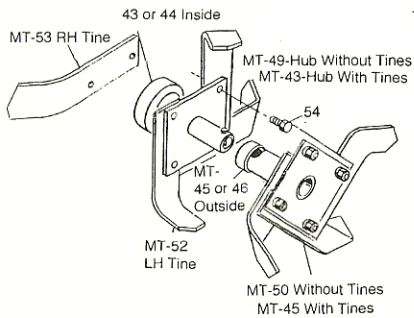

**YARD MARVEL MANUFACTURING COMPANY, INC**  
**FARM AND GARDEN MINI TILLER**

**MOTOR AND IDLER CLUTCH**

**HOOD AND GUARD ATTACHMENTS**

**MINI TILLER TINES**  
 with Divisible Hubs

1102 Mini Tines  
 With Divisible Hubs  
 Complete Set

NOTE:  
 LEFT HAND AND RIGHT HAND  
 REFERS TO PARTS WHEN  
 VIEWED FROM THE  
 OPERATOR'S POSITION BEHIND  
 THE TILLER

**CHAINCASE**

**HANDLEBARS**

**MOTOR MOUNTS**

**REAR HITCH**

**WHEEL STANDARD,  
 WHEELS, HOLDBACK  
 or DRAG BAR**