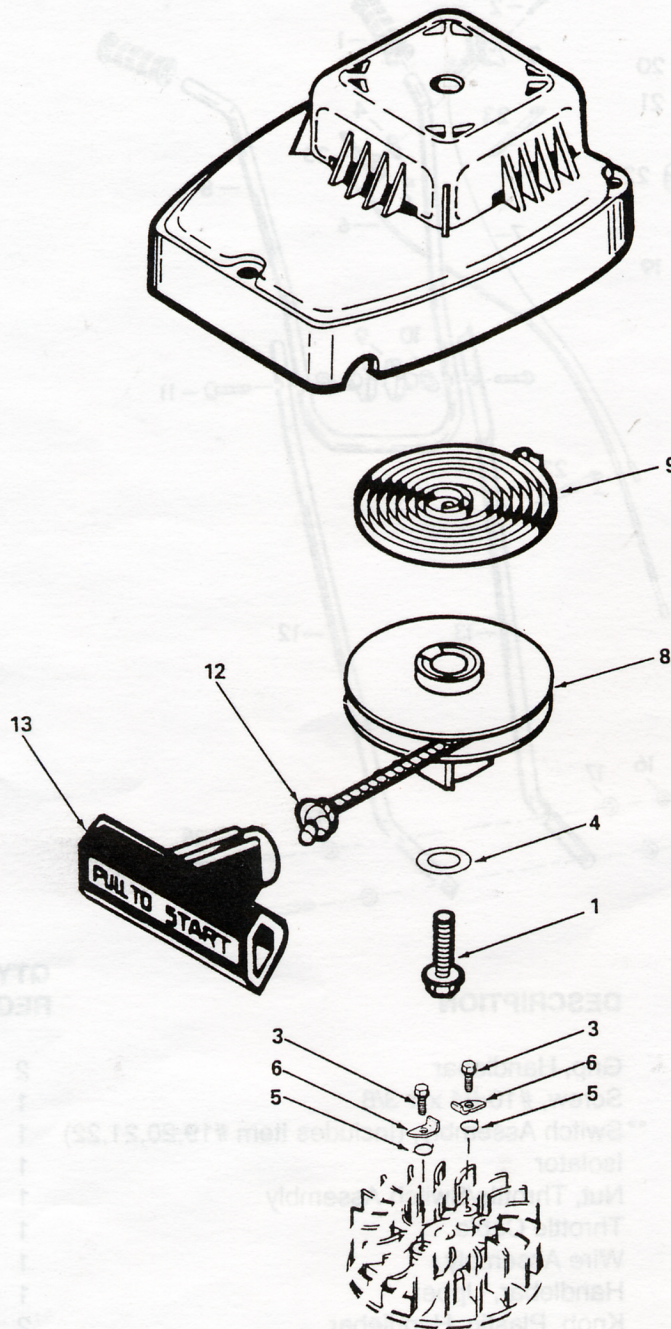

REWIND STARTER & HOUSING ASSEMBLY NO. 590690

For engine parts and service
contact nearest Tecumseh
Service Dealer

REF. NO.	PART NO.	PART NAME	QTY. REQ.
	590690	Rewind Starter & Housing Assembly	1
1	650987	Retainer Screw, 10-24 x 1-3/8"	1
3	650985	Pawl Screw, 12-24 x 11/64"	2
4	650147	Washer	1
5	590691	Pawl Spring	2
6	590692	Pawl	2
8	590693	Pulley	1
9	590562	Rewind Spring	1
12	590639	Starter Rope (#4 rope, 71" long)	1
13	590701	Handle, Starter	1