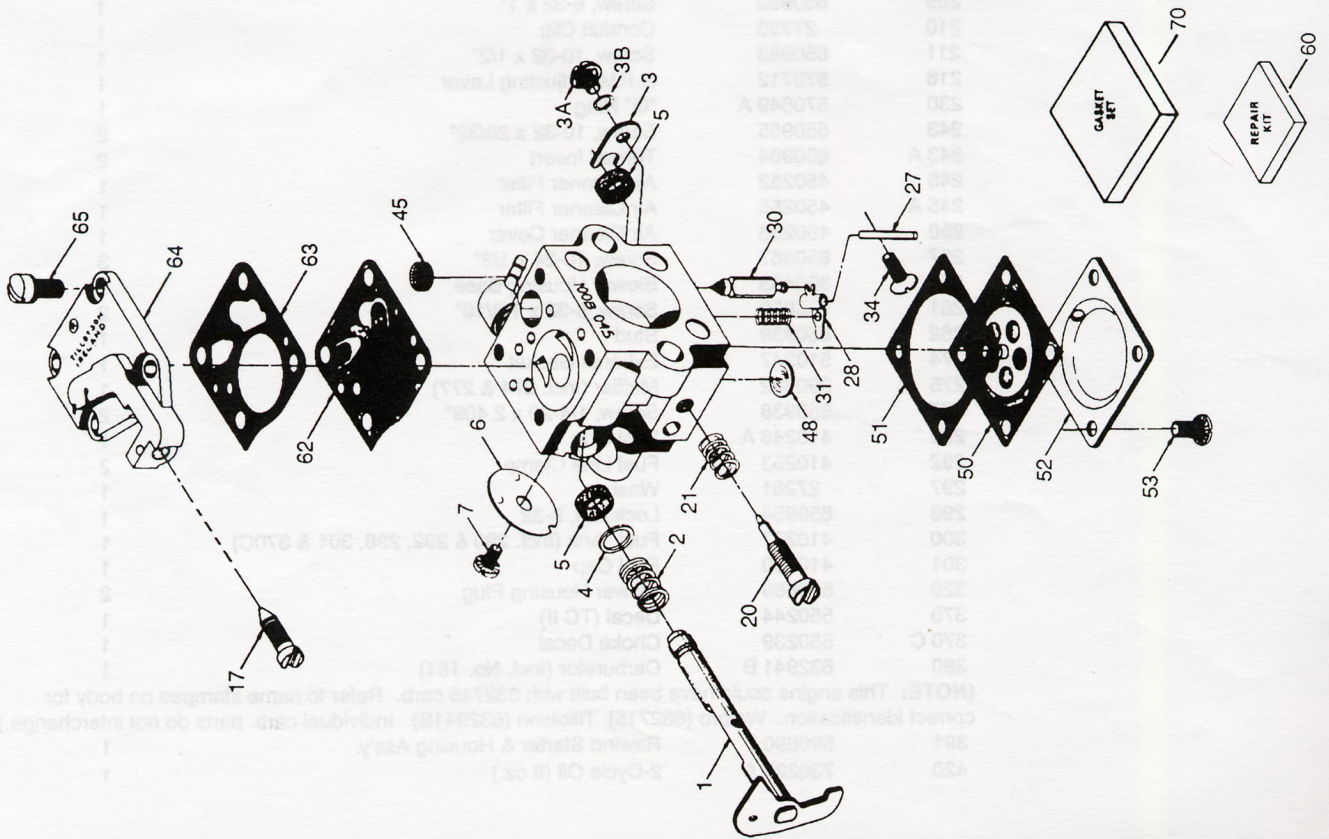

CARBURETOR NO. 632979

REF. NO.	PART NO.	PART NAME	QTY. REQ.
1	632947	Throttle Shaft & Lever Assy.	1
2	632928	Throttle Return Spring	1
3	632926	Dust Seal Retainer	1
3 A	632950	Dust Seal Retainer Screw	1
3 B	632949	Spacer	1
4	632939A	Dust Seal Washer	1
5	632929A	Dust Seal	2
6	632930	Throttle Shutter	1
7	632931	Throttle Shutter Screw	1
17	632946	Idle Speed Screw	1
20	632989	Idle Mixture Screw	1
21	632912	Idle Tension Spring	1
27	632916	Hinge Pin	1
28	632915	Metering Lever	1 PK
30	632918	Inlet Needle	1 PK
31	632920	Metering Lever Spring	1
34	632917	Metering Lever Pin Screw	1
45	632919	Fuel Inlet Screen	1 PK
48	632902	Weich Plug	1 PK
50	632904	Diaphragm (Included in 60 & 70)	1 PK
51	632903	Cover Gasket (Included in 60 & 70)	1 PK
52	632905	Cover	1
53	632906	Cover Screw	4
60	632933	Repair Kit (Incl. Items Marked PK in Notes)	1
		Incl. (1) each of part #'s 632902, 632903, 632904, 632907, 632908, 632915, 632918, 632919	
62	632908	Pump Diaphragm (Included in 60 & 70)	1 PK
63	632907	Pump Gasket (Included in 60 & 70)	1 PK
64	632988	Pump Cover	1
65	632945	Pump Cover Screw	4
70	632934	Diagram/Gasket Set (Incl. 50, 51, 62 & 63)	1