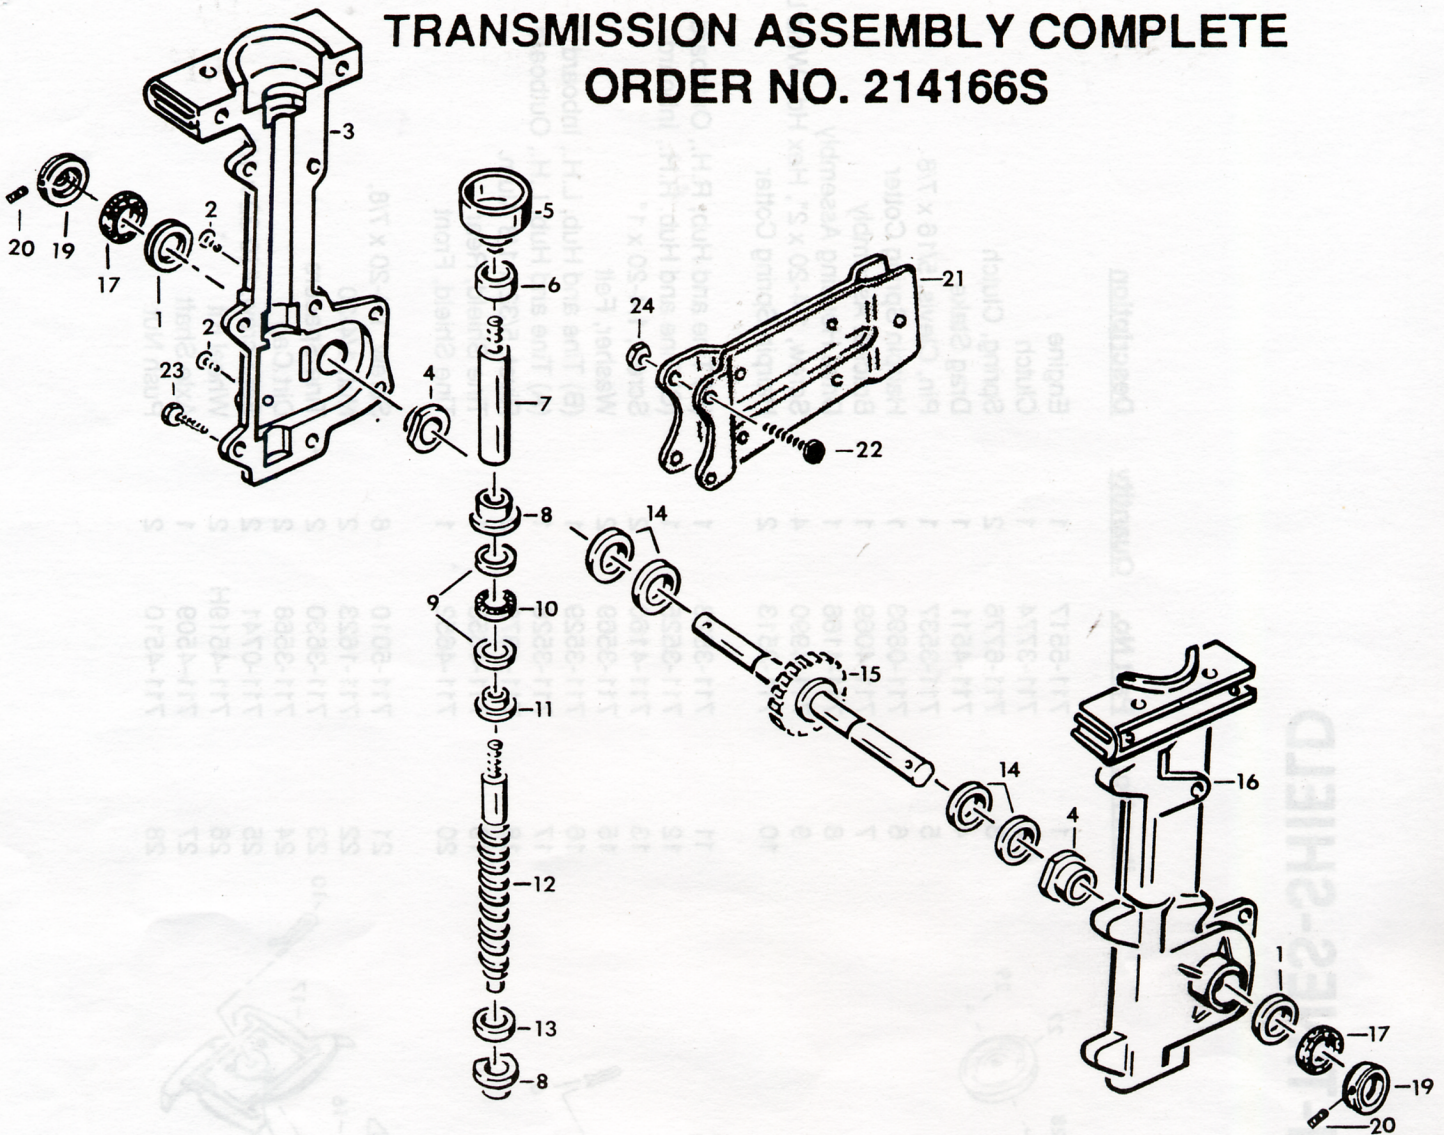

REWIND STARTER & HOUSING ASSEMBLY NO. 590690

For engine parts and service
contact nearest Tecumseh
Service Dealer

REF. NO.	PART NO.	PART NAME	QTY. REQ.
	590690	Rewind Starter & Housing Assembly	1
1	650987	Retainer Screw, 10-24 x 1-3/8"	1
3	650985	Pawl Screw, 12-24 x 11/64"	2
4	650147	Washer	1
5	590691	Pawl Spring	2
6	590692	Pawl	2
8	590693	Pulley	1
9	590562	Rewind Spring	1
12	590639	Starter Rope (#4 rope, 71" long)	1
13	590701	Handle, Starter	1

TRANSMISSION ASSEMBLY COMPLETE ORDER NO. 214166S

ITEM NO.	PART NO.	DESCRIPTION	QTY. REQ.
1	711-3556	Seal	2
2	711-4425	Screw, 1/4-20 x 1/2"	2
3	711-4168	Housing, Reduction, R.H.	1
4	711-3561	Bushing, Bronze	2
5	711-3551	Drum & Hub, Clutch	1
6	711-6584	Bearing, Roller	1
7	711-3547	Shaft, Connecting	1
8	711-3552	Bushing, Bronze	2
9	711-3667	Washer, Hardened Thrust	2
10	711-3668	Bearing, Needle	1
11	711-3666	Washer, Adaptor	1
12	711-3548	Shaft, Worm	1
13	711-5441	Washer, Thrust	1
14	711-3805	Washer, Thrust	4
15	711-3546	Shaft, Tine, w/Worm Wheel	1
16	711-4167	Housing, Reduction, L.H.	1
17	711-3569	Felt Seal	2
19	711-3568	Dirt Cap, Silver Metal	2
20	711-0741	Set Screw, #10-32 x 1/4	2
21	711-4069	Bracket Assembly	1
22	711-4842	Screw, 1/4-20 x 1"	2
23	711-5010	Screw, 1/4-20 x 7/8	6
24	711-1623	Nut, 1/4-20	2