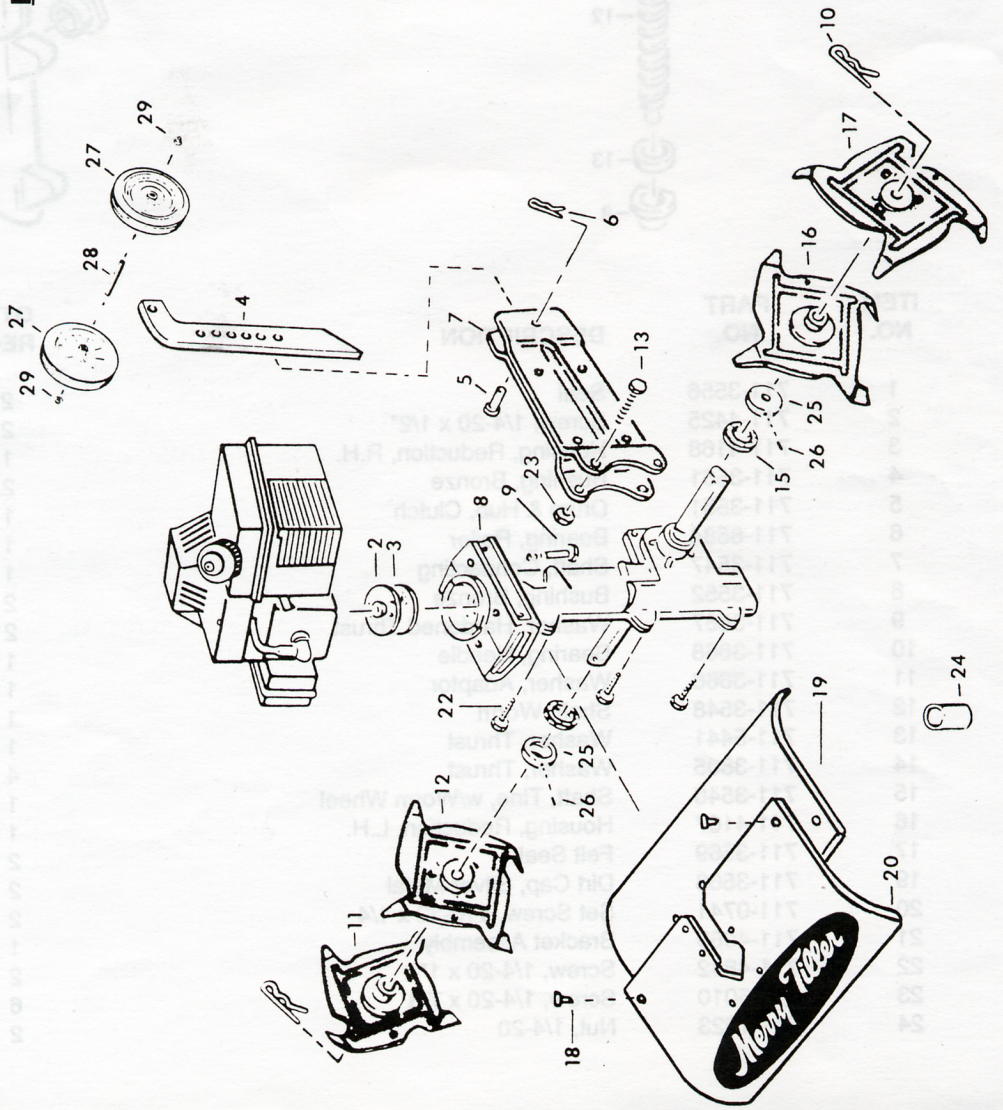

ENGINE-TRANSMISSION-TINES-SHIELD

Item No.	Part No.	Quantity	Description
1	711-5517	1	Engine
2	711-3774	1	Clutch
3	711-6776	2	Spring, Clutch
4	711-4511	1	Drag Stake
5	711-3537	1	Pin, Clevis, 5/16 x 7/8
6	711-0893	1	Hairpin Spring Cotter
7	711-4069	1	Bracket Assembly
8	711-4166	1	Drive Housing Assembly
9	711-4990	4	Screw, 1/4-20 x 2", Hex Hd., Whiz Lock
10	711-3513	2	Hairpin Spring Cotter
11	711-3523	1	(D) Tine and Hub, R.H., Outboard
12	711-3525	1	(C) Tine and Hub, R.H., Inboard
13	711-4160	2	Screw, 1/4-20 x 1"
15	711-3569	2	Washer, Felt
16	711-3529	1	(B) Tine and Hub, L.H., Inboard
17	711-3528	1	(A) Tine and Hub, L.H., Outboard
18	711-4379	2	Rivet, 5/32 x 1/8 Alum.
19	711-4653	1	Tine Shield, Rear
20	711-4652	1	Tine Shield, Front
21	711-5010	6	Screw, 1/4-20 x 7/8,
22	711-1623	2	Nut, 1/4-20
23	711-3630	2	Tine Spacers
24	711-3568	2	Dirt Cap
25	711-0741	2	Set Screw, #10-32 x 1/4
26	711-4519H	2	Wheel Kit
27	711-4509	1	Axle Shaft
28	711-4510	2	Push Nut