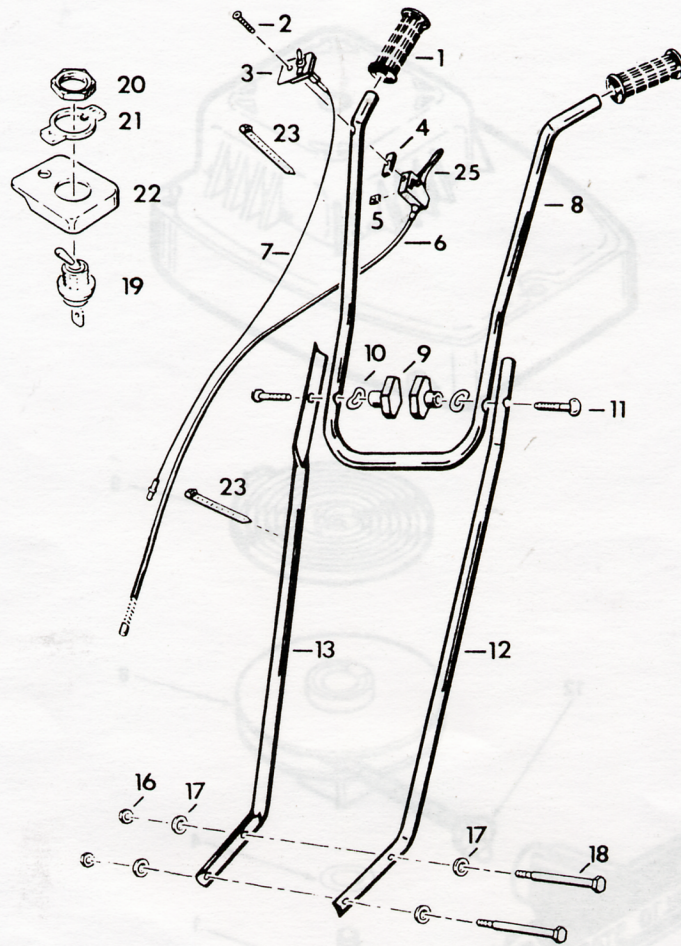

HANDLEBARS/GRIP/ON-OFF SWITCH/ THROTTLE CONTROL/THROTTLE CABLE

ITEM NO.	PART NO.	DESCRIPTION	QTY. REQ.
1	711-4824	Grip, Handlebar	2
2	711-3518	Screw, #10-24 x 1 3/8	1
3	711-3531	** Switch Assembly, (Includes Item #19,20,21,22)	1
4	711-3532	Isolator	1
5	711-3519	Nut, Throttle/Switch Assembly	1
6	711-5478	Throttle Cable	1
7	711-3790	Wire Assembly	1
8	711-3534	Handlebar, Upper	1
9	711-3788	Knob, Plastic, Handlebar	2
10	711-3515	Washer	2
11	711-3516	Screw, 5/16-18 x 1 1/2	2
12	711-3572	Handlebar, Lower L.H.	1
13	711-3571	Handlebar, Lower R.H.	1
16	711-1623	Nut, 1/4-20	2
17	711-3515	Washer	4
18	711-3514	Screw, 1/4-20 x 4 1/2	2
19	** -----	Switch	1
20	** -----	Nut	1
21	** -----	Plate, On/Off	1
22	** -----	Mounting Plate	1
23	711-3589	Tie Strap	2
24	711-5519	Throttle Control	1